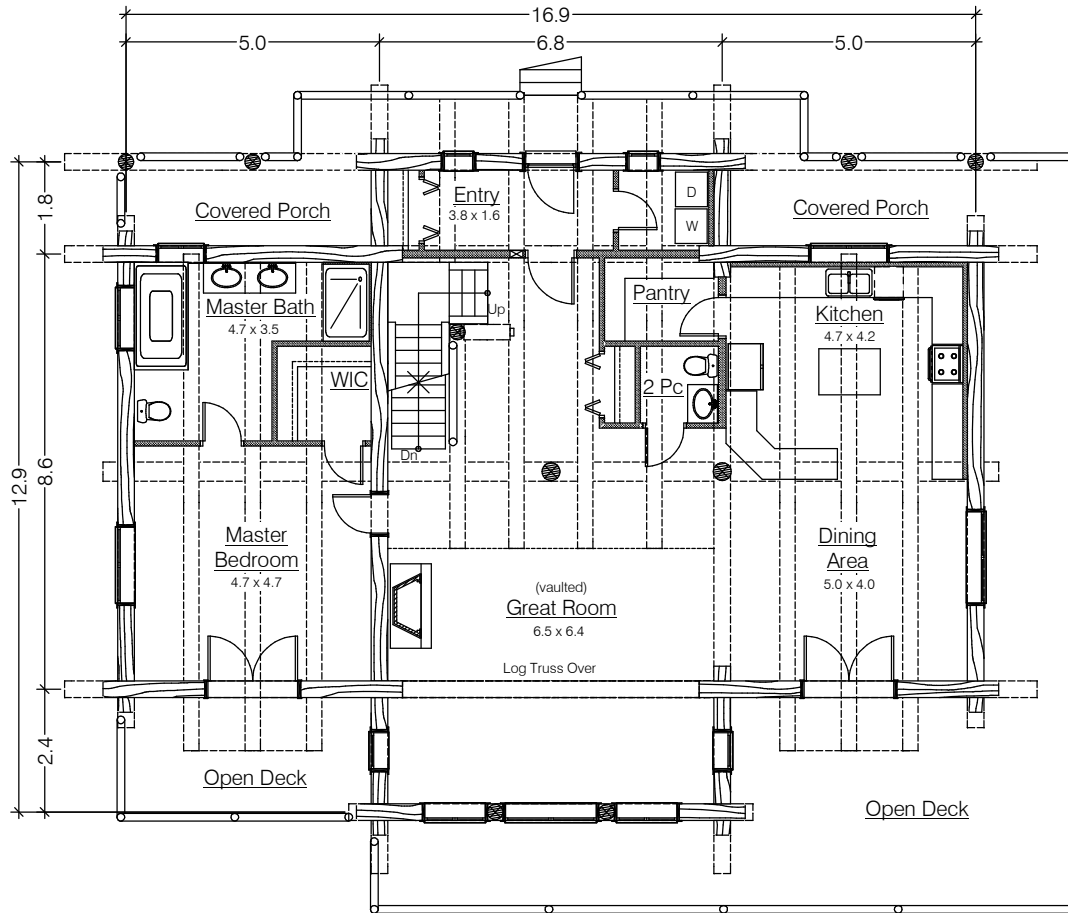

Est. 1978

Main Floor Plan  
180.8 Sq. M.

Dimensions/room sizes  
shown are in Metres

Loft Floor Plan  
110.1 Sq. M.  
(over 1.8 M headroom)

The New Yorker