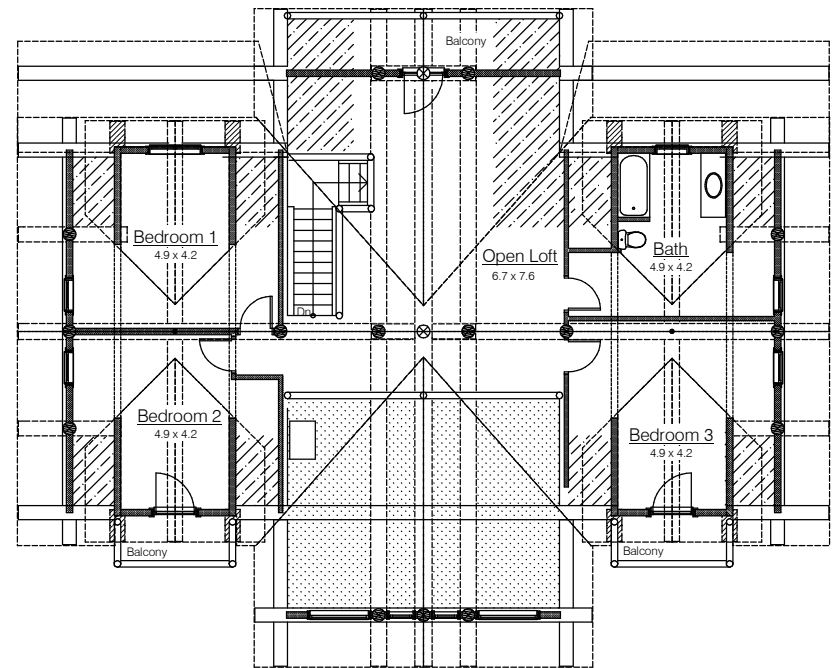

Est. 1978

Main Floor Plan  
180.8 Sq. M.

Dimensions/room sizes  
shown are in Metres

Loft Floor Plan  
110.1 Sq. M.  
(over 1.8 M headroom)

The New Yorker